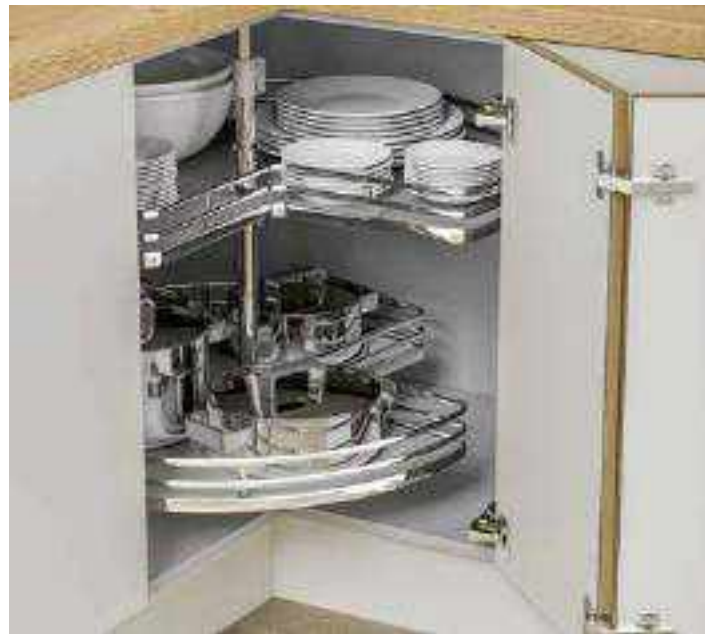

300mm Base Pull Out - Left & Right Versions available,
400mm also available

Individual Pull Out Chrome Wire Baskets - Available in 300, 400, 500, 600, 800, 900 & 1000mm

3/4 Corner Carousel to suit 900mm 'L' Shaped Corner Base Unit