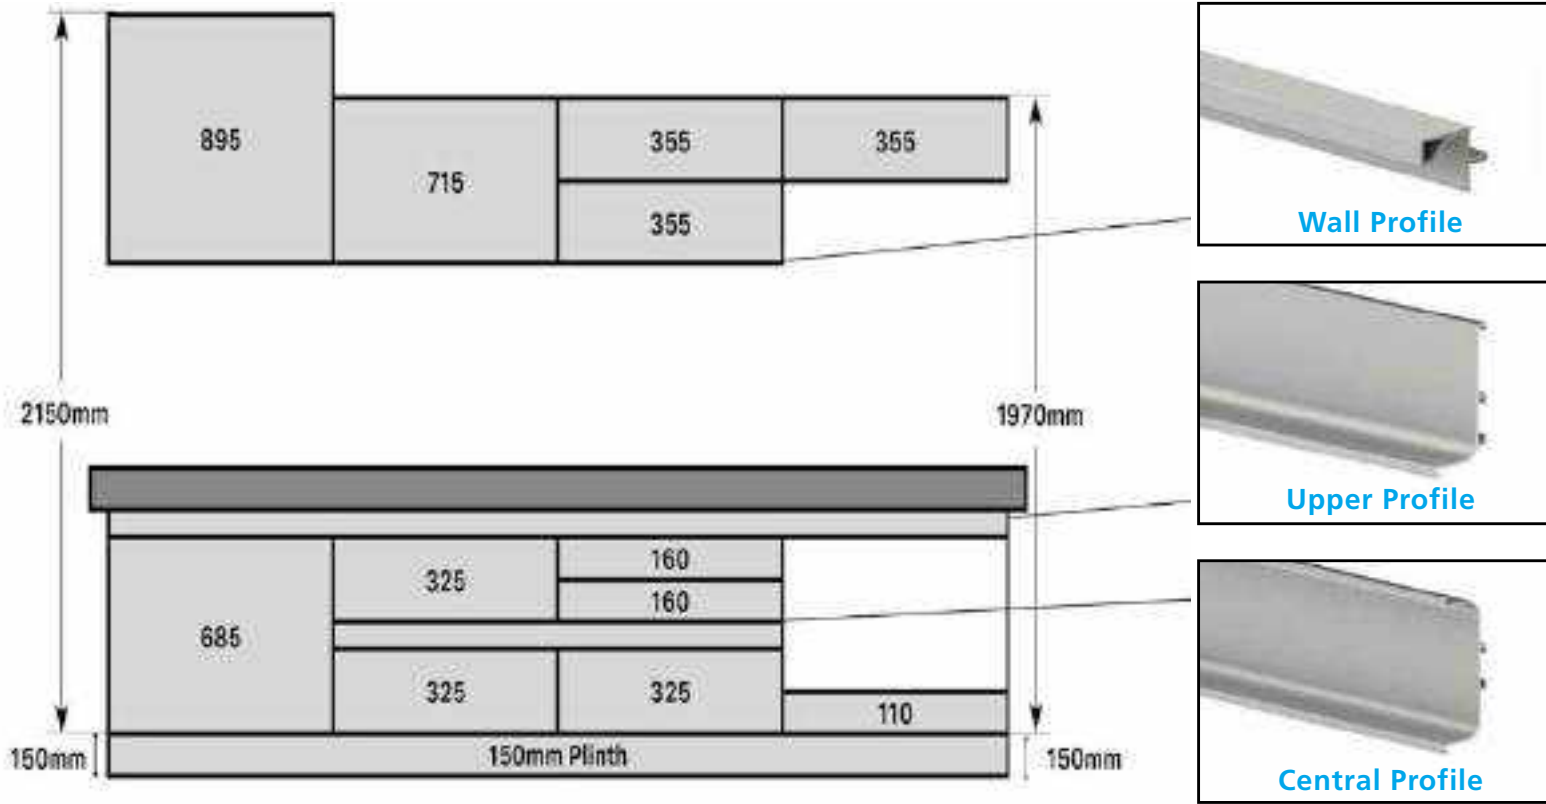

Base Units & Wall Doors