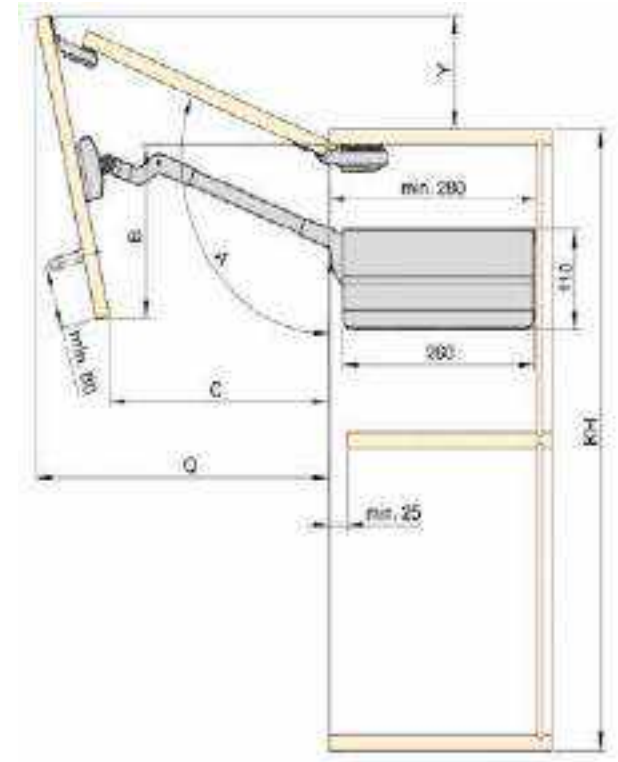

Model	A	B	C	Q	Y
40VA	115-102*	160-228	335-226	355-428	144-24
41VA