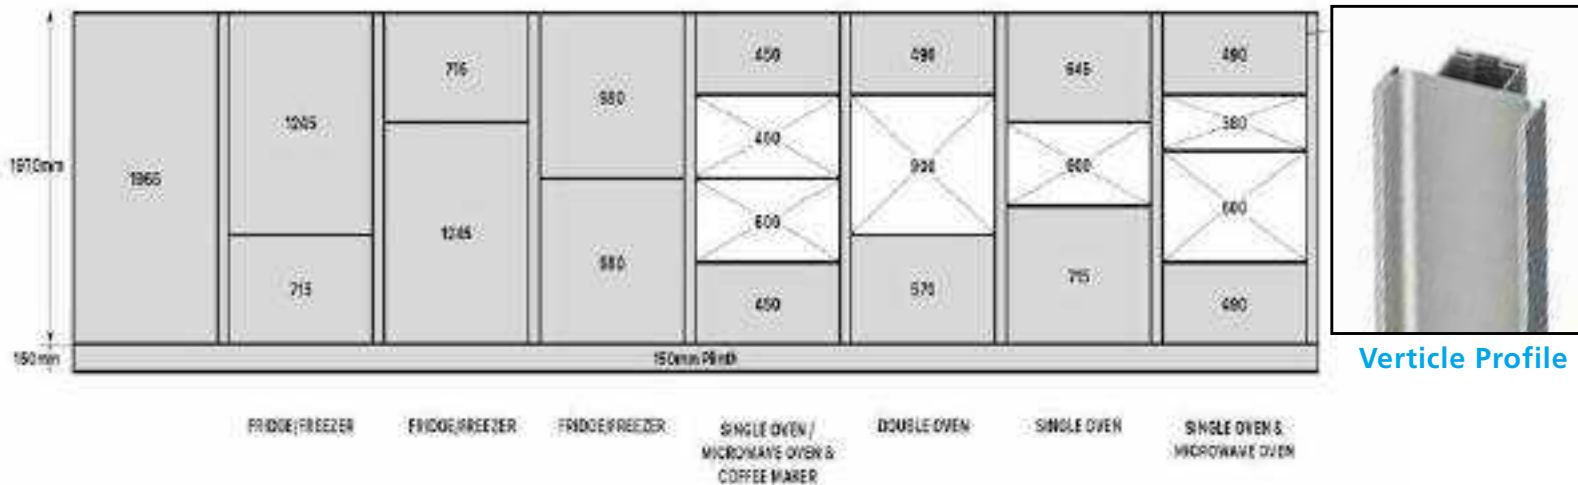

Larder Doors & Appliance Fitting (Compatible with Integrated Appliances)

All colours are as close as the reproduction process allows.